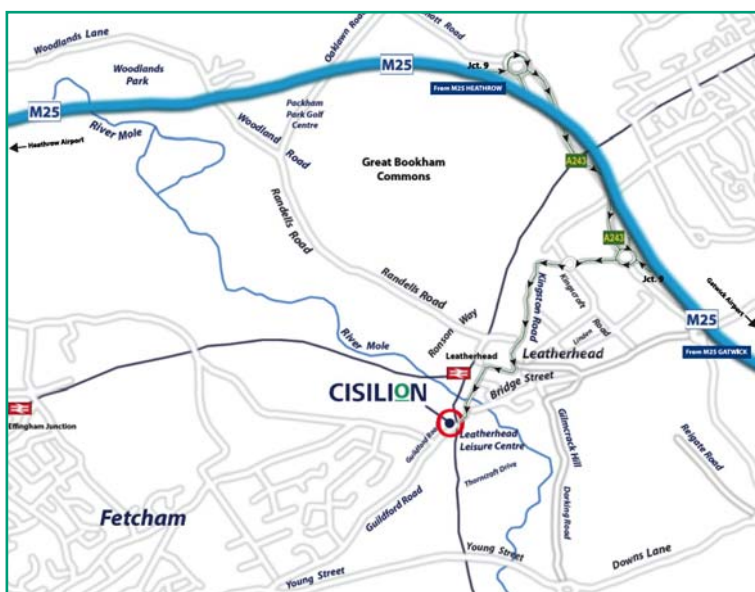

contact: 0870 15 25 750
email: sales@cision.com
web: www.cision.com